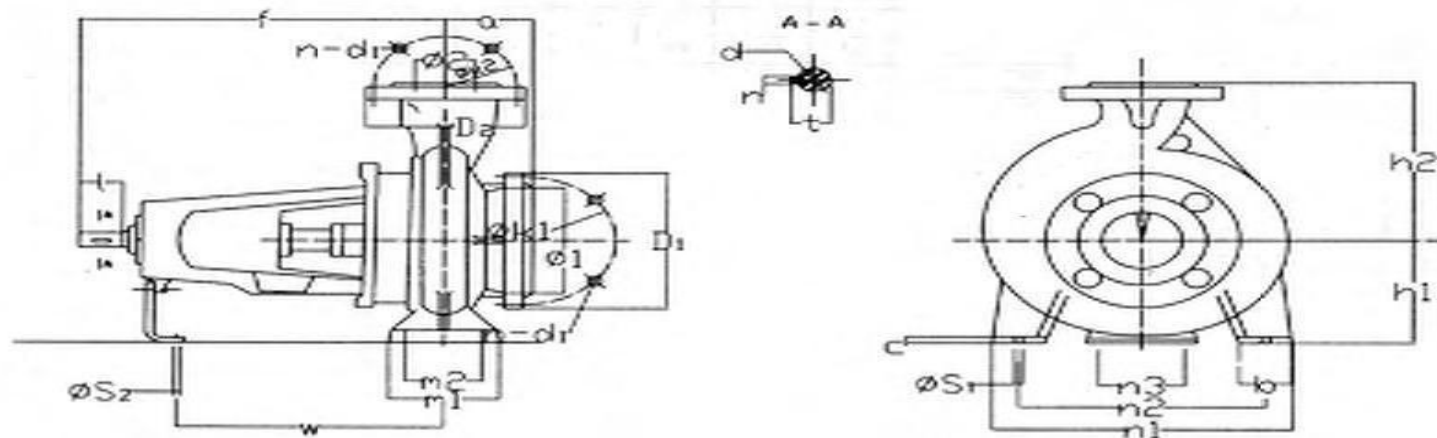

PUMP MODEL 100 - 16
SPEED 2pole

PUMP MODEL 80 - 16
SPEED 4pole

Overall and Mounting Dimensions(mm)

Pump Type	Frame Size	Pump Dimensions						Pump Foot Dimensions										Shaft End			
		1 - Suc	2 - Dis	a	f	h1	h2	b	c	m1	m2	n1	n2	n3	s1	s2	w	d	l	t	u
100-16	35	125	100	125	470	200	250	80	16	160	120	360	280	110	17.5	14	342	32	80	35	10