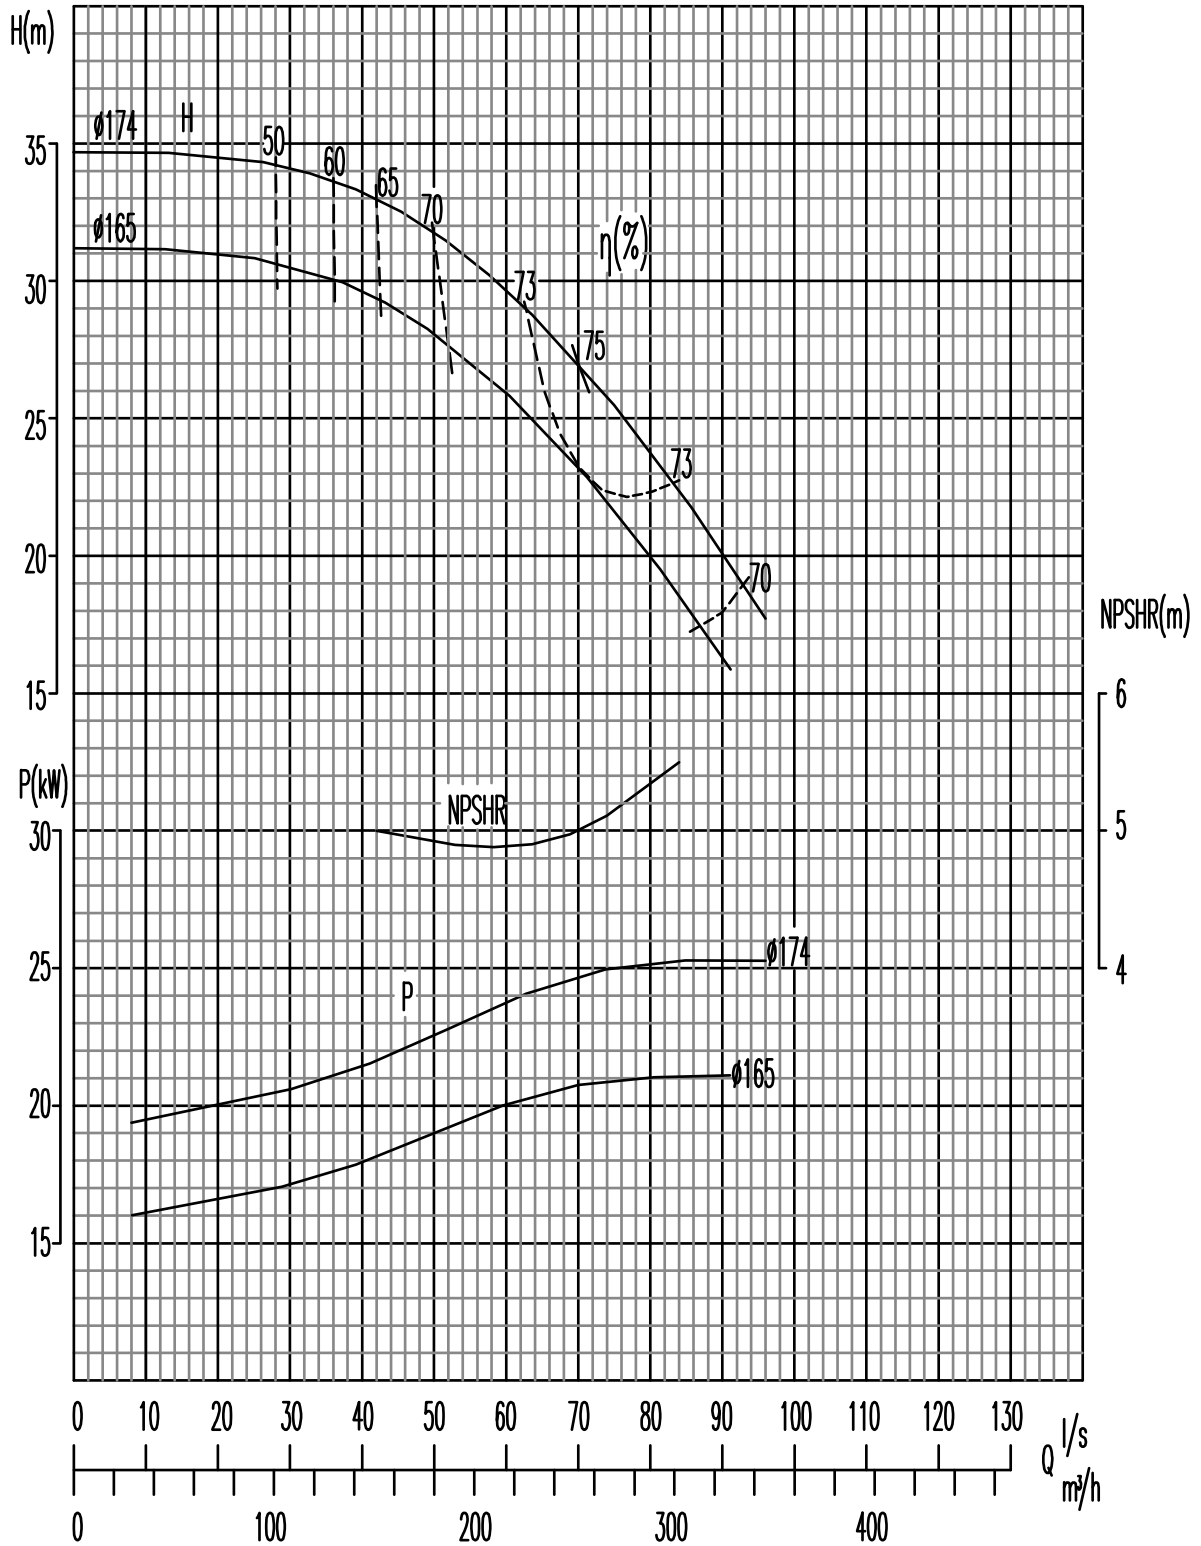

PUMP MODEL 100 - 16
SPEED 2pole

PUMP MODEL 80 - 16
SPEED 4pole

Overall and Mounting Dimensions(mm)

Pump Type	Frame Size	Pump Dimensions						Pump Foot Dimensions										Shaft End			
		1 - Suc	2 - Dis	a	f	h1	h2	b	c	m1	m2	n1	n2	n3	s1	s2	w	d	l	t	u
100-16	35	125	100	125	470	200	250	80	16	160	120	360	280	110	17.5	14	342	32	80	35	10