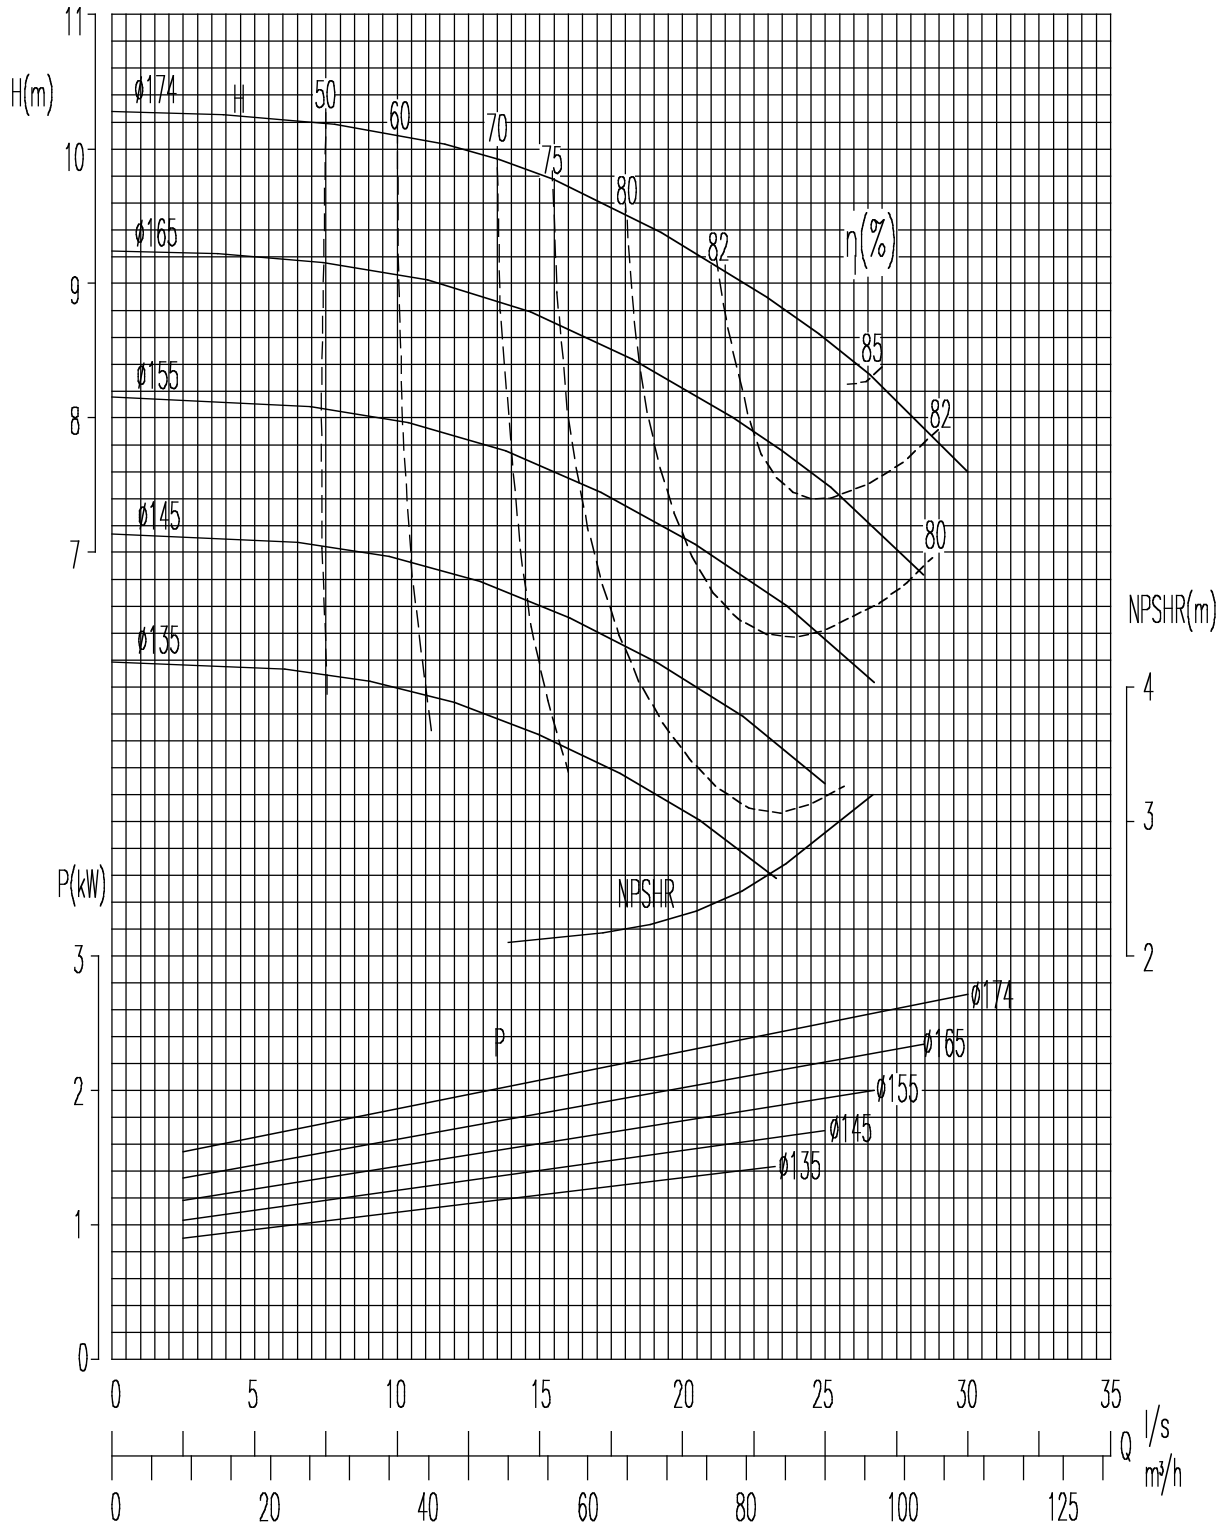

PUMP MODEL 100 - 16
SPEED 2pole

PUMP MODEL 80 - 16
SPEED 4pole

Overall and Mounting Dimensions(mm)

Pump Type	Frame Size	Pump Dimensions						Pump Foot Dimensions										Shaft End			
		1 - Suc	2 - Dis	a	f	h1	h2	b	c	m1	m2	n1	n2	n3	s1	s2	w	d	l	t	u
100-16	35	125	100	125	470	200	250	80	16	160	120	360	280	110	17.5	14	342	32	80	35	10