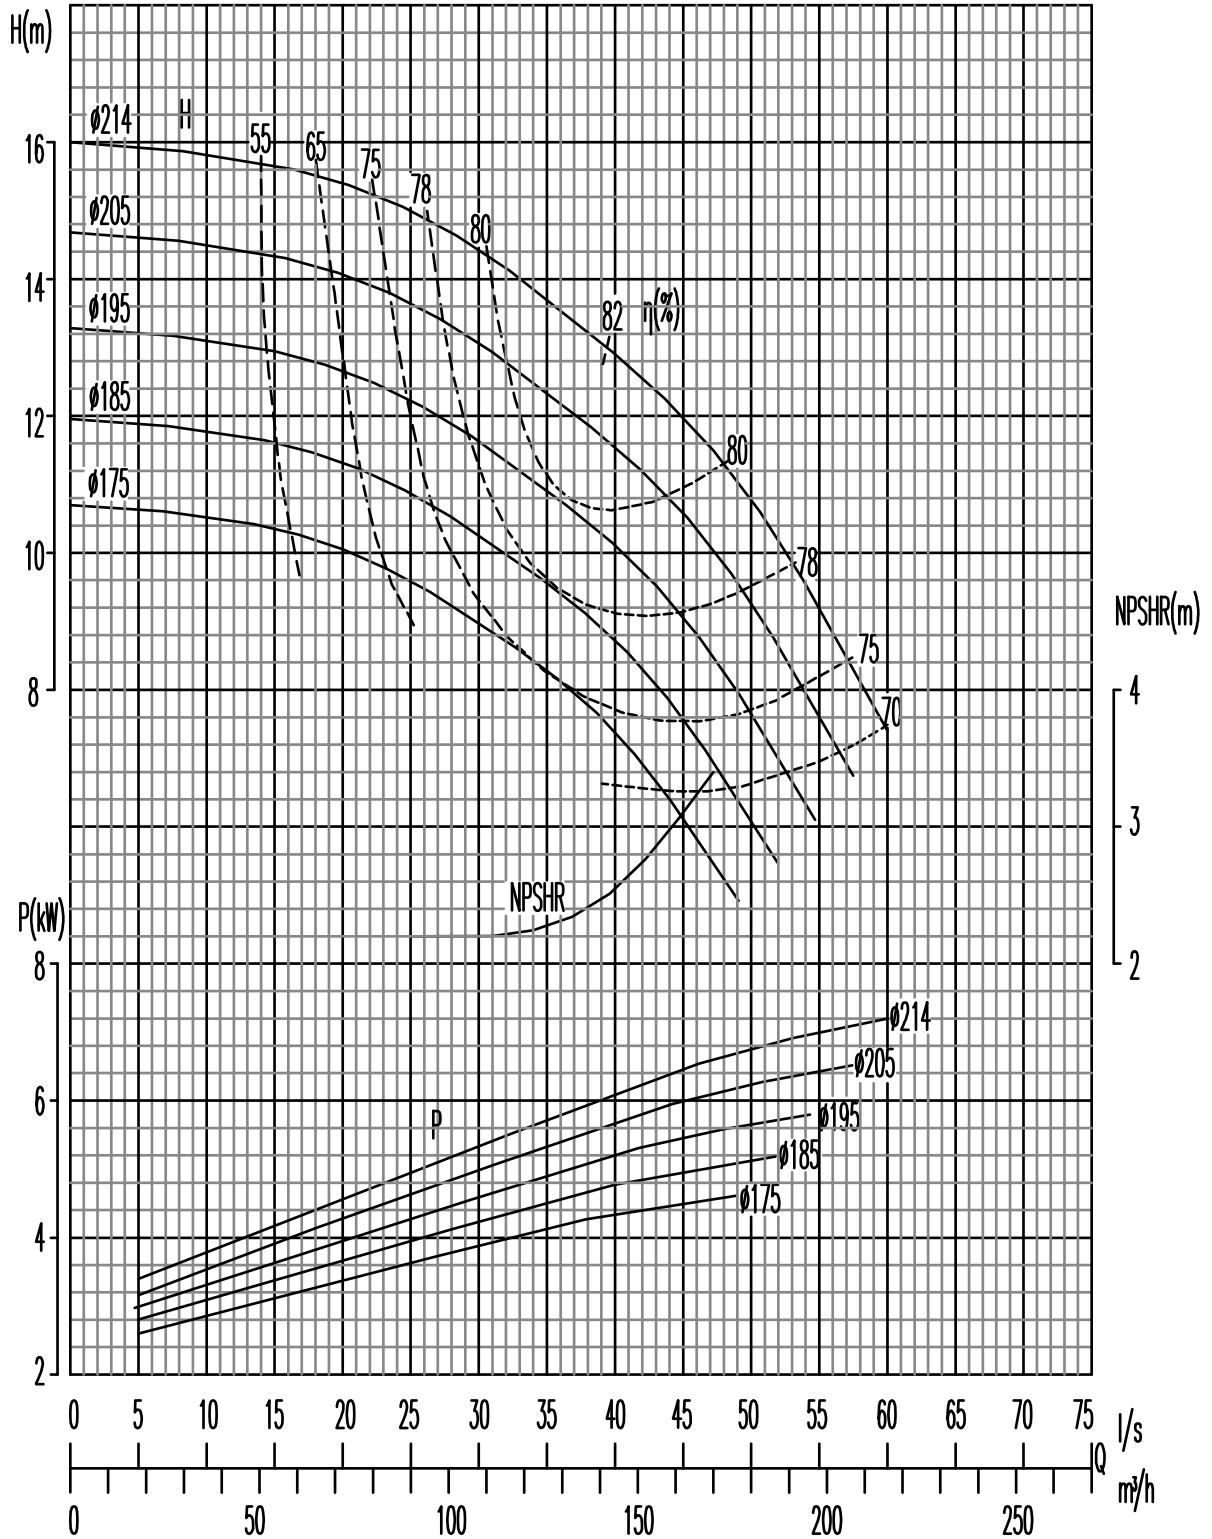

PUMP MODEL 100 - 20
SPEED 2pole

PUMP MODEL 100 - 20
SPEED 4pole

Overall and Mounting Dimensions(mm)

Pump Type	Frame Size	Pump Dimensions						Pump Foot Dimensions										Shaft End			
		1 - Suc	2 - Dis	a	f	h1	h2	b	c	m1	m2	n1	n2	n3	s1	s2	w	d	l	t	u
100-20	35	125	100	125	470	200	280	80	16	160	120	360	280	110	17.5	14	342	32	80	35	10