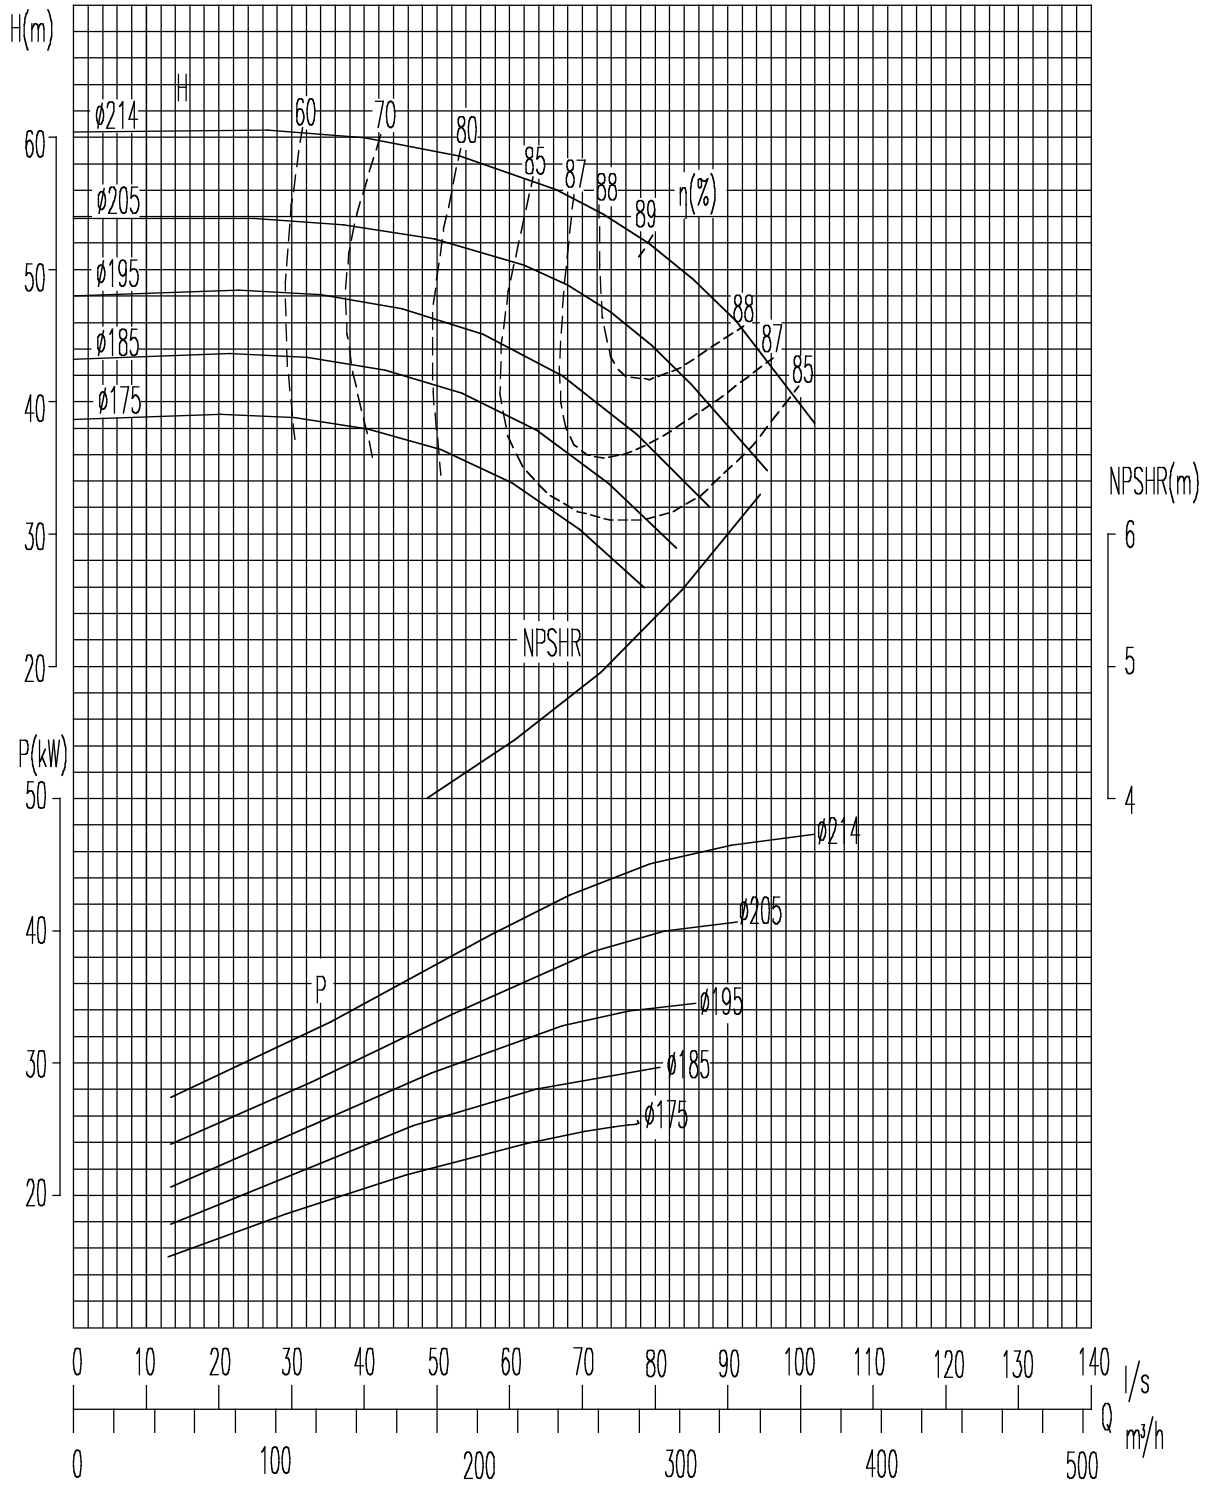

PUMP MODEL 100 - 20
SPEED 2pole

PUMP MODEL 100 - 20
SPEED 4pole

Overall and Mounting Dimensions(mm)

Pump Type	Frame Size	Pump Dimensions						Pump Foot Dimensions										Shaft End			
		1 - Suc	2 - Dis	a	f	h1	h2	b	c	m1	m2	n1	n2	n3	s1	s2	w	d	l	t	u
100-20	35	125	100	125	470	200	280	80	16	160	120	360	280	110	17.5	14	342	32	80	35	10