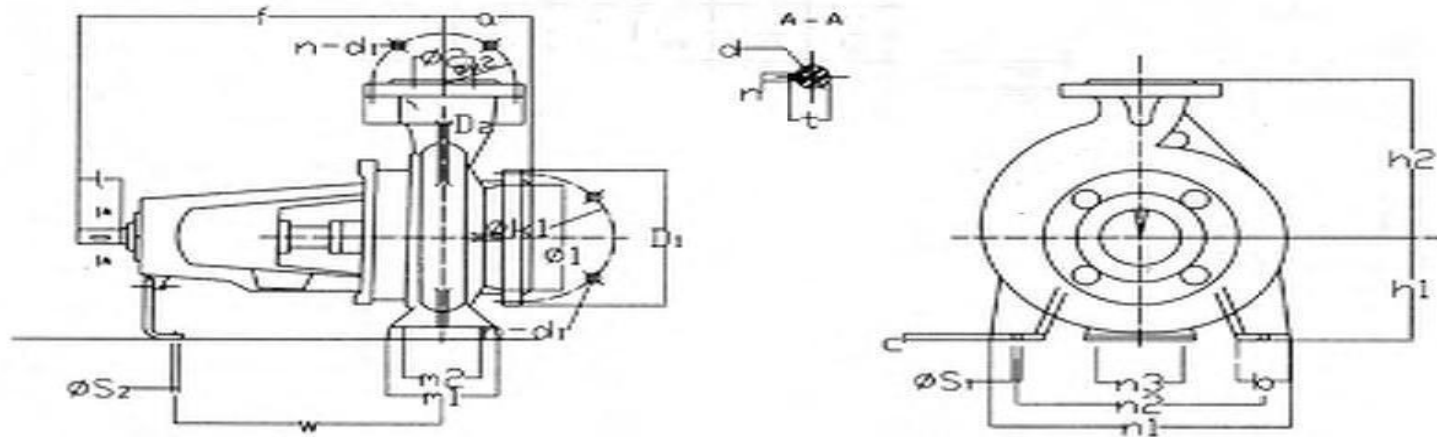

PUMP MODEL 100 - 20
SPEED 2pole

PUMP MODEL 100 - 20
SPEED 4pole

Overall and Mounting Dimensions(mm)

Pump Type	Frame Size	Pump Dimensions						Pump Foot Dimensions										Shaft End			
		1 - Suc	2 - Dis	a	f	h1	h2	b	c	m1	m2	n1	n2	n3	s1	s2	w	d	l	t	u
100-20	35	125	100	125	470	200	280	80	16	160	120	360	280	110	17.5	14	342	32	80	35	10