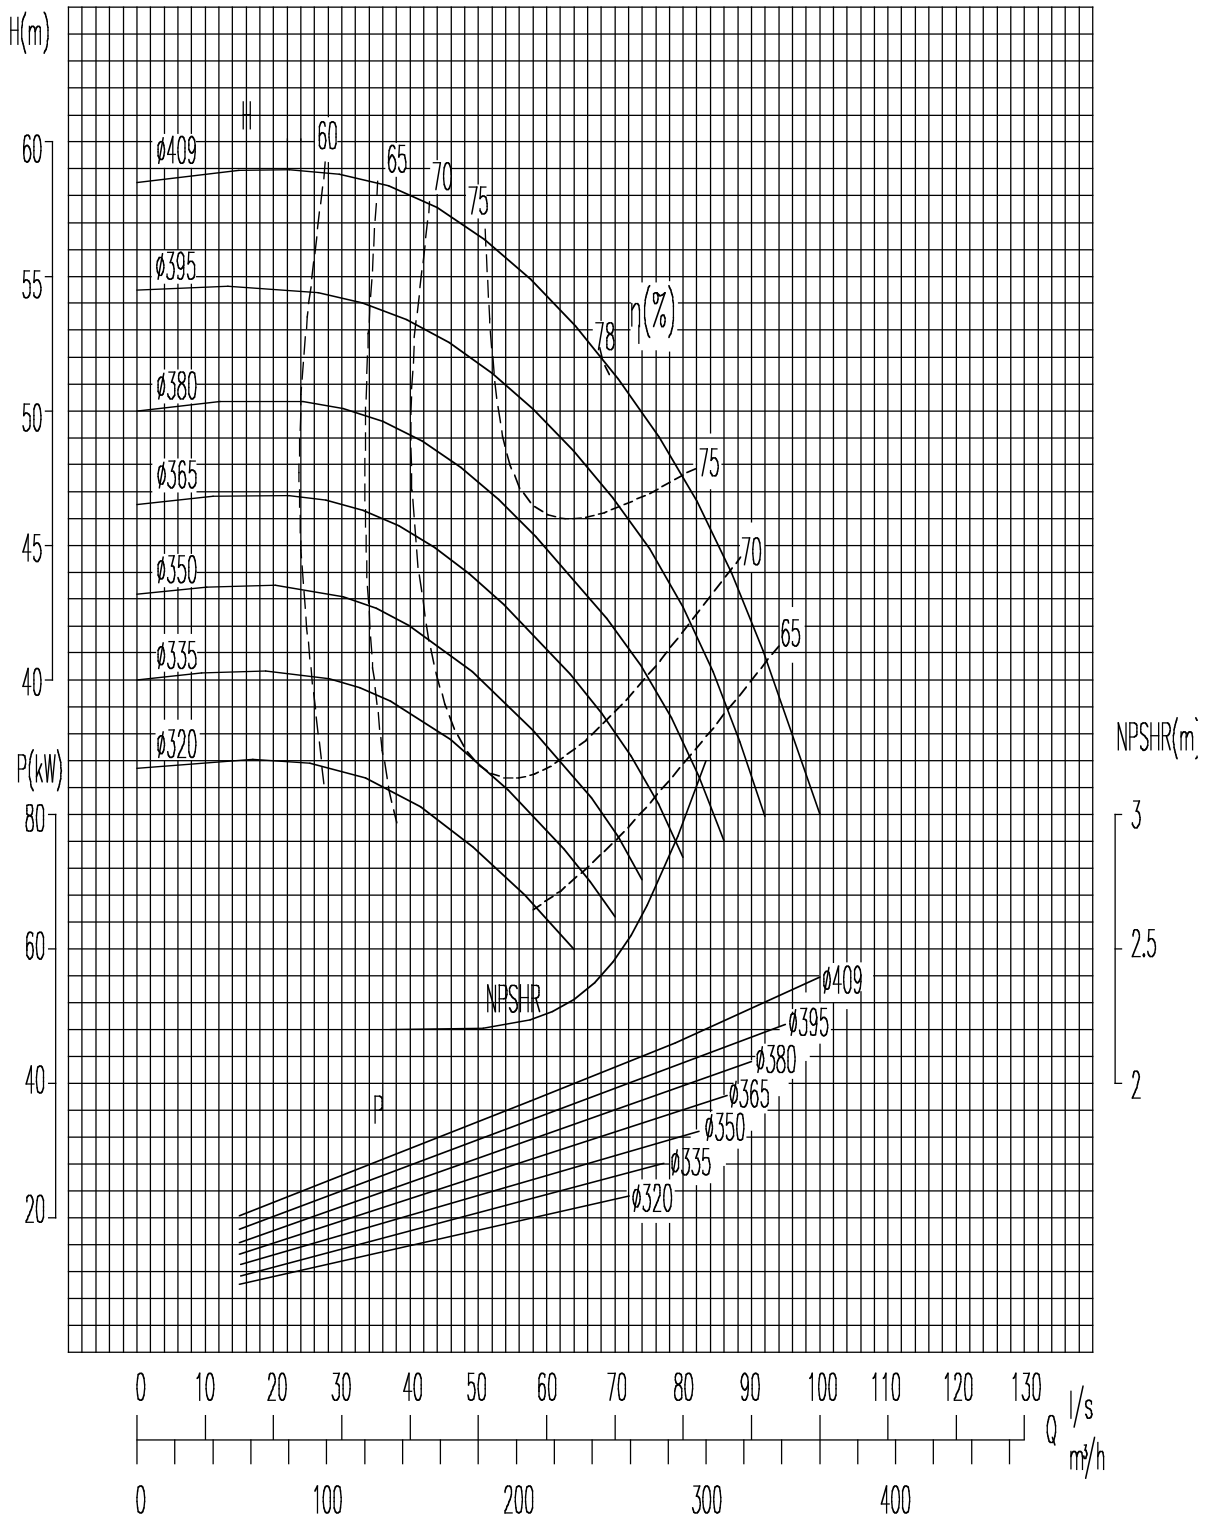

PUMP MODEL 125 - 40
SPEED 4pole

Overall and Mounting Dimensions(mm)

Pump Type	Frame Size	Pump Dimensions						Pump Foot Dimensions										Shaft End			
		1 - Suc	2 - Dis	a	f	h1	h2	b	c	m1	m2	n1	n2	n3	s1	s2	w	d	l	t	u
125 - 40	45	150	125	140	530	315	400	100	18	200	150	500	400	110	23	14	370	42	110	45	12