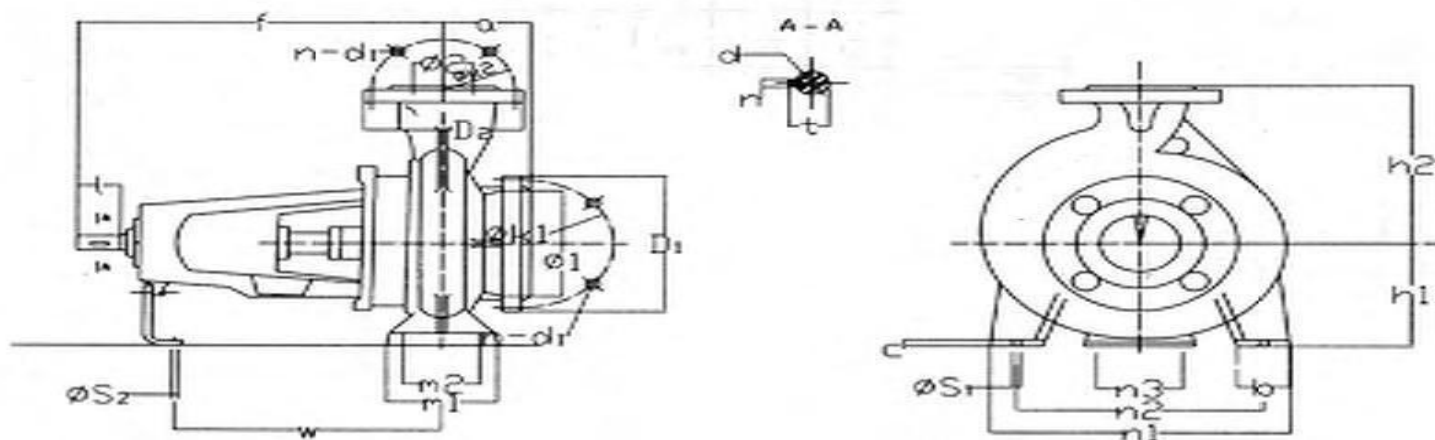

PUMP MODEL 125 - 40
SPEED 4pole

Overall and Mounting Dimensions(mm)

Pump Type	Frame Size	Pump Dimensions						Pump Foot Dimensions										Shaft End			
		1 - Suc	2 - Dis	a	f	h1	h2	b	c	m1	m2	n1	n2	n3	s1	s2	w	d	l	t	u
125 - 40	45	150	125	140	530	315	400	100	18	200	150	500	400	110	23	14	370	42	110	45	12