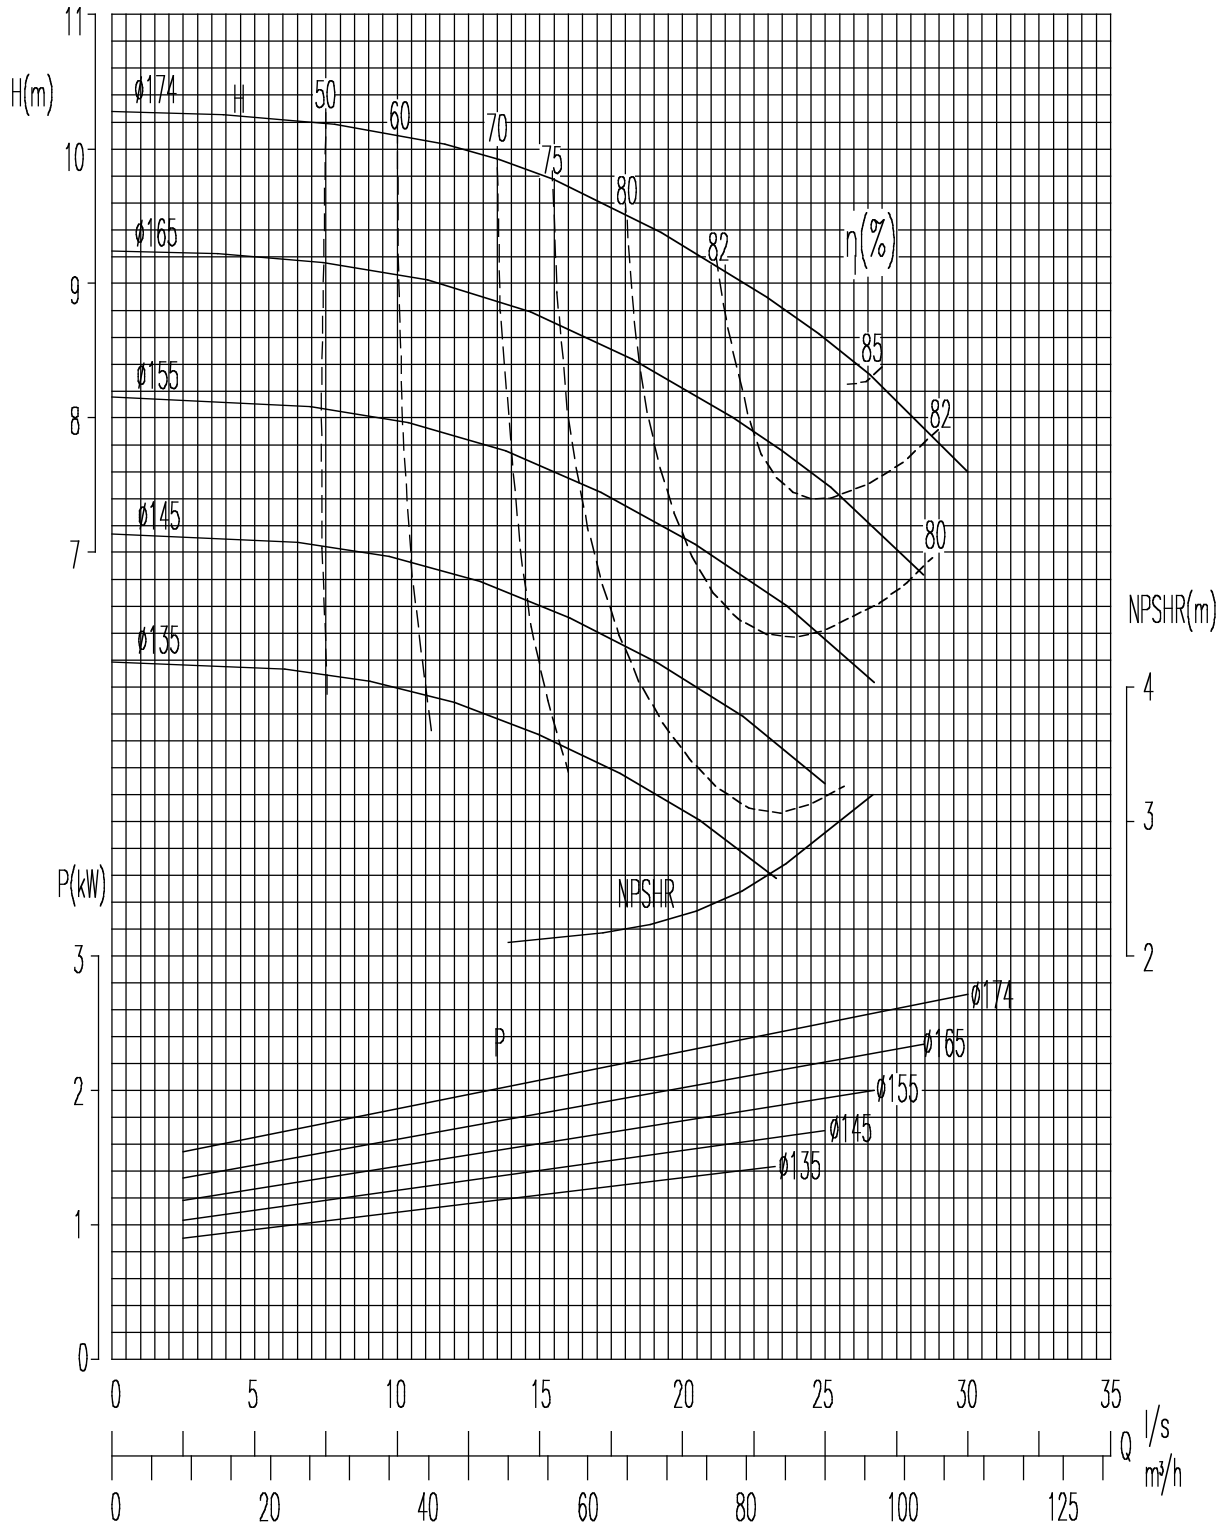

PUMP MODEL 80 - 16
SPEED 2pole

PUMP MODEL 80 - 16
SPEED 4pole

Overall and Mounting Dimensions(mm)

Pump Type	Frame Size	Pump Dimensions						Pump Foot Dimensions									Shaft End				
		1 - Suc	2 - Dis	a	f	h1	h2	b	c	m1	m2	n1	n2	n3	s1	s2	w	d	l	t	u
80-16	25	100	80	125	360	180	225	65	14	125	95	320	250	110	14	14	267	24	50	27	8