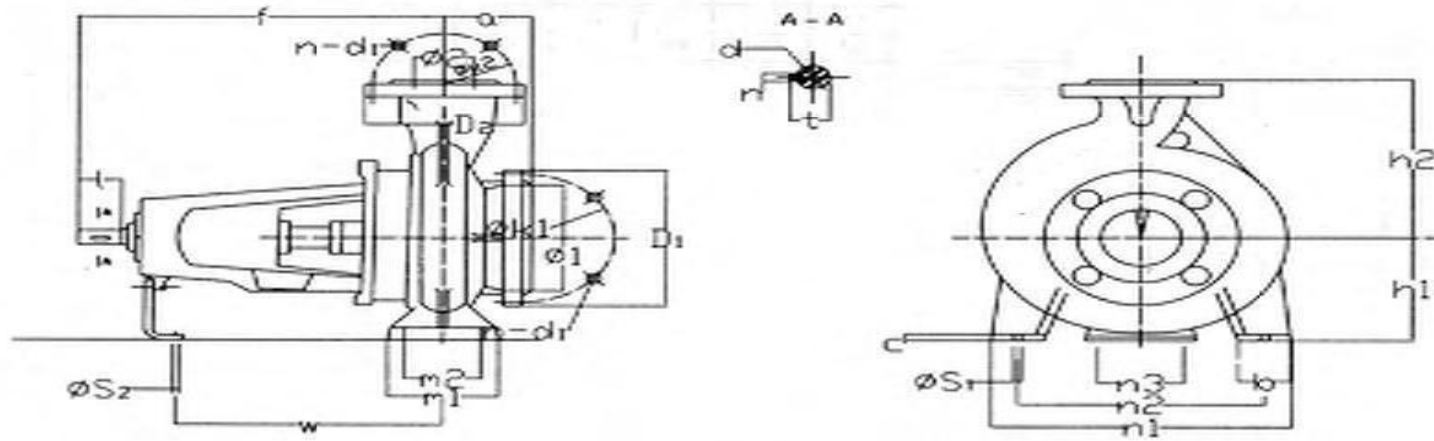

PUMP MODEL 80 - 16
SPEED 2pole

PUMP MODEL 80 - 16
SPEED 4pole

Overall and Mounting Dimensions(mm)

Pump Type	Frame Size	Pump Dimensions						Pump Foot Dimensions									Shaft End				
		1 - Suc	2 - Dis	a	f	h1	h2	b	c	m1	m2	n1	n2	n3	s1	s2	w	d	l	t	u
80-16	25	100	80	125	360	180	225	65	14	125	95	320	250	110	14	14	267	24	50	27	8