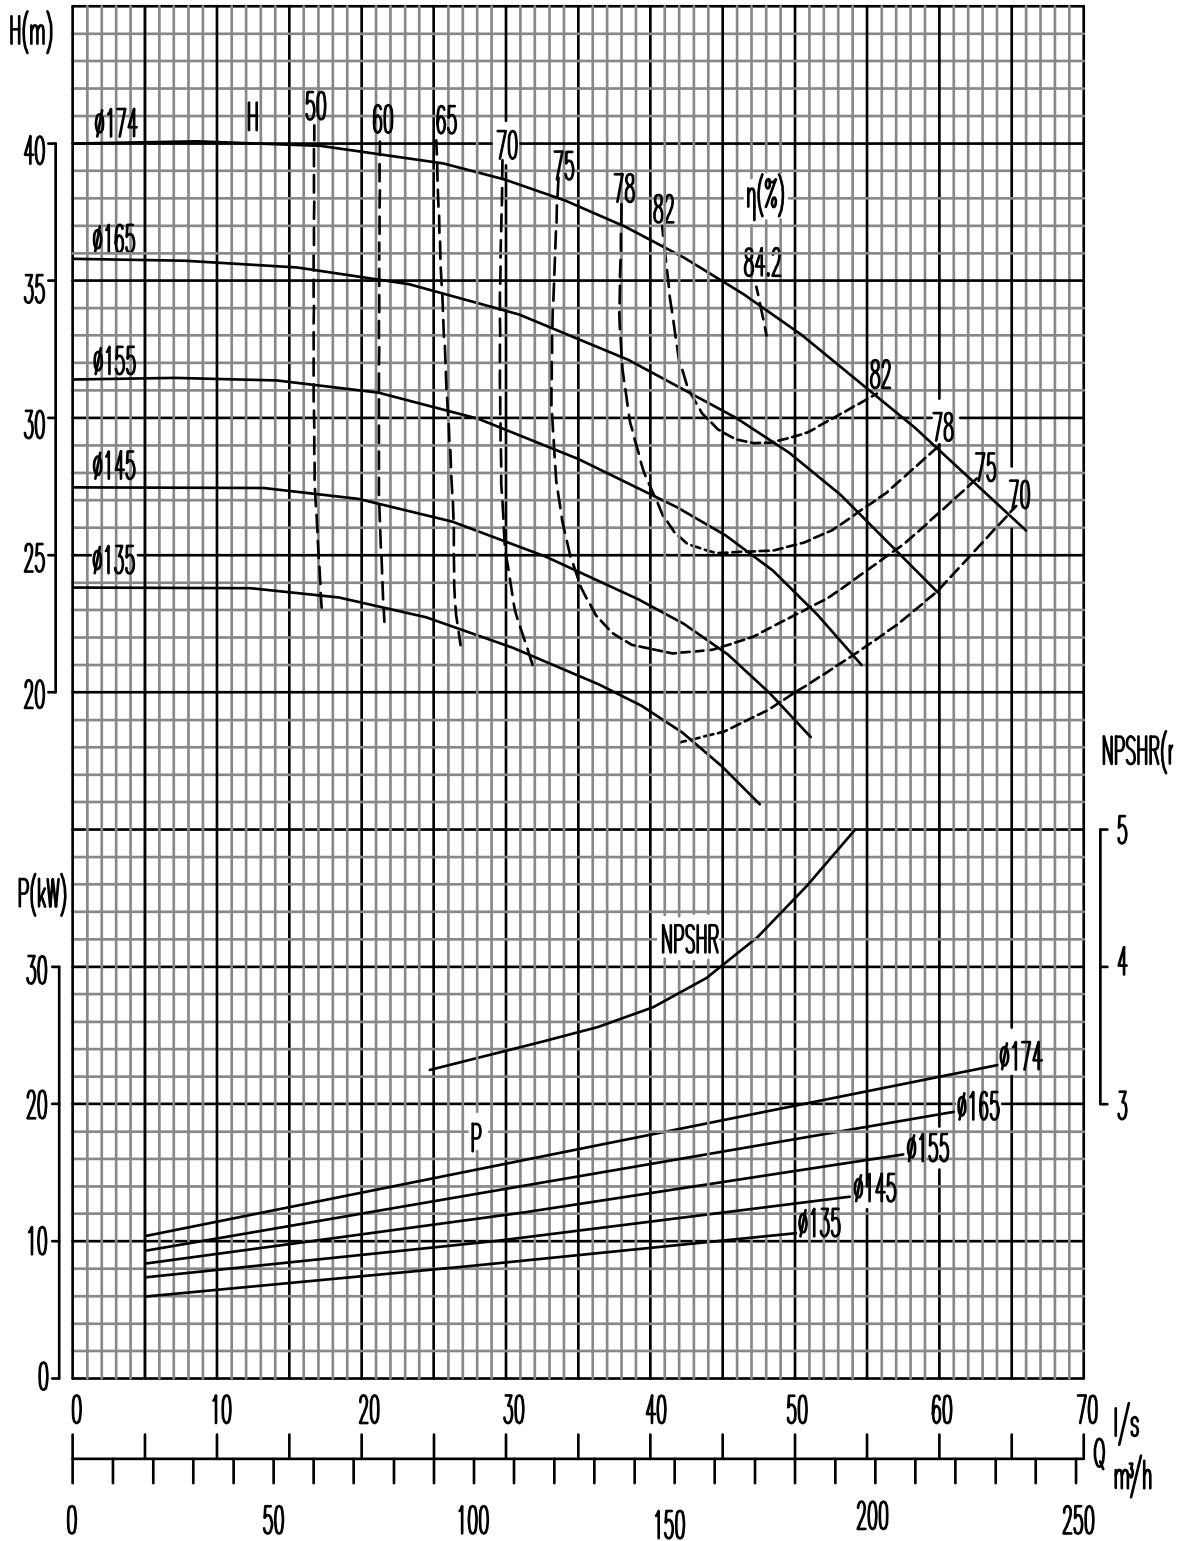

PUMP MODEL 80 - 16
SPEED 2pole

PUMP MODEL 80 - 16
SPEED 4pole

Overall and Mounting Dimensions(mm)

Pump Type	Frame Size	Pump Dimensions						Pump Foot Dimensions									Shaft End				
		1 - Suc	2 - Dis	a	f	h1	h2	b	c	m1	m2	n1	n2	n3	s1	s2	w	d	l	t	u
80-16	25	100	80	125	360	180	225	65	14	125	95	320	250	110	14	14	267	24	50	27	8